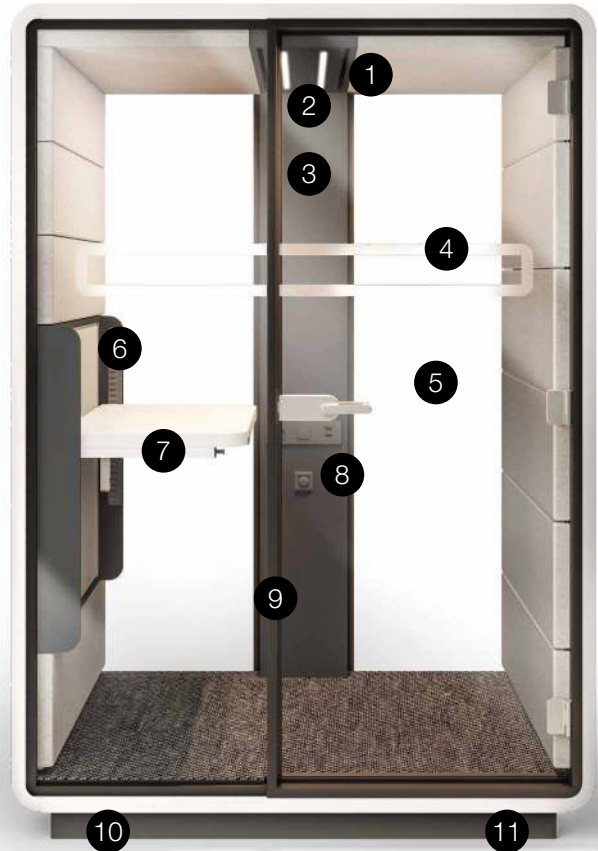

### Dimensions

Occupies less than 2 square meters, which  
makes Hush Work easy adaptable to almost  
any office space.

### Ergonomics

The new desk is based on the patented manual height-adjustment system which allows for dynamic sit/stand working as well as for the smooth transition between different desk heights without work interruption

## Technical features

- 1 Led ceiling light with dimmer
- 2 Option to add Bluetooth speaker
- 3 Ventilation system activated by a presence sensor
- 4 Anti-collision door manifestation
- 5 Toughened acoustic glass door with high quality handle
- 6 Spacious shelf with a hanger
- 7 Desk with manual adjustment high- range 670-1250mm.
- 8 Power module (Power + USB + RJ45)
- 9 Door within the aluminium frame includes an acoustic seal
- 10 Leveling feet
- 11 Possibility to move without disassembly

### Dimensions

W: 1600 mm

D: 1200 mm

H: 2300 mm