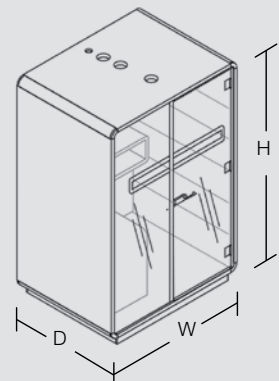

## Technical features

- 1 Led ceiling light with dimmer
- 2 Option to add Bluetooth speaker
- 3 Ventilation system activated by a presence sensor
- 4 Anti-collision door manifestation
- 5 Toughened acoustic glass door with high quality handle
- 6 Spacious shelf with a hanger
- 7 Desk with manual adjustment high- range 670-1250mm.
- 8 Power module (Power + USB + RJ45)
- 9 Door within the aluminium frame includes an acoustic seal
- 10 Leveling feet
- 11 Possibility to move without disassembly

### Dimensions

W: 1600 mm

D: 1200 mm

H: 2300 mm