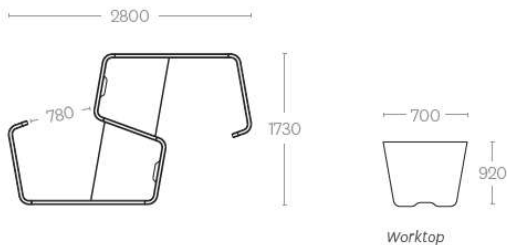

Shell

Motion Shell work pods provide a very high level of acoustic and visual privacy, allowing workers to complete focussed individual tasks in a comfortable enclosed environment.

Shell 1

Shell 2

Dimensions (mm)

WORKSURFACE HEIGHT = 730mm

Worksurface Options

White Lacquer

Solid Beech

Motion Felt Colour Options

Ash Gray

Stone Gray

Charcoal Gray